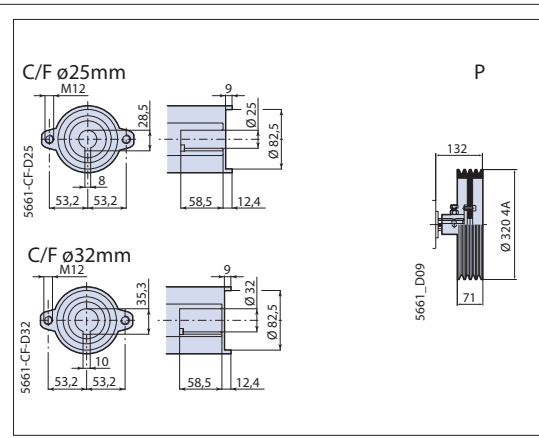

AR 185 bp

DIMENSIONS • DIMENSIONI 5661_D10

<h1>AR 185 bp</h1>	<p>Pumps Pompe</p>
--------------------	------------------------

Please note: specifications are subject to change for improvement without notice.
© Apr 2007 by AnnoviReverberi spa